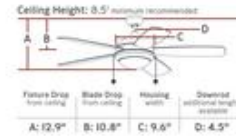

MONTE CARLO

FAN COLLECTIONS

5DIW52WHD: Discus Outdoor 52 LED Ceiling Fan in White with White Blades and Light Kit

Specification Images:

Collection: Discus Outdoor 52 LED

AC Motor

Finishing cap (blinking plate) sold separately - MC360RZW

Compatible with MC93WH slope ceiling canopy kit.

UPC #:014817576603

Finish: White (WH)

Blade Finish: White

Blade Finish 2: Undefined

Dimensions:

Diameter:	52"
Weight:	20.5 lbs.
Reverse Switch:	Manual
Rev. Switch Location:	Top of Housing
Motor Size:	153.0 X 18.0
Diameter of Housing:	11.1
Capacitor Value:	4.5uF/350V/85C
Lead Wire Length:	78 inches
Light Kit Included:	Yes
Remote Included:	None
Remote Group(s):	

Bulbs:

1 - LED Integrated Array 20w 120v - included

Features:

- This product may be mounted on a sloped ceiling
- This product is dimmable.
- This fan comes with a light kit.
- This advanced LED technology is carefully designed and selected to consist of the highest quality LED chipsets for superior performance and reliability.
- Fixture is operated with a pull chain
- Integrated LED fixtures that meet the high efficacy LED standards set forth in Title 24 and are listed in the California Energy Commission Appliance database.

Material List:

1 Body - Steel - White
5 Blade - ABS - White

Safety Listing:

Safety Listed for Wet Locations

Instruction Sheets:

English (5DIO52XXD-CUL-ENG)
French (5DIO52XXD-CUL-CF)

Shade / Glass / Diffuser Details:

Monte Carlo reserves the right to revise the design of components of any product due to parts availability or change in safety listing standards without assuming any obligation or liability to modify any products previously manufactured and without notice. This literature depicts a product design that is the sole and exclusive property of Monte Carlo. In compliance with U.S copyright and patent requirements, notification is hereby presented in this form that this literature, or the product it depicts, is not to be copied, altered or used in any manner without the express written consent of, or contrary to the best interests of Monte Carlo.