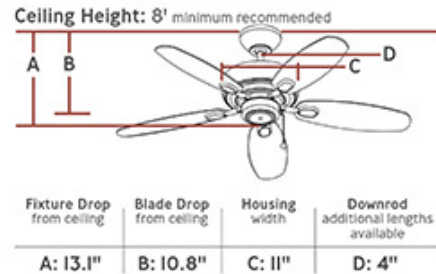

MONTE CARLO

FAN COLLECTIONS

5CQM44RZW: Centro 44 Ceiling Fan in Matte White with Matte White Blades

Specification Images:

Collection: Centro 44

AC Motor

Compatible with MC93RZW slope ceiling canopy kit.

UPC #:014817523140

Finish: Matte White (RZW)

Blade Finish: Matte White

Blade Finish 2: Undefined

Dimensions:

Diameter:	44"
Weight:	17.1 lbs.
Reverse Switch:	Manual
Rev. Switch Location:	Switch Housing
Motor Size:	153.0 X 15.0
Diameter of Housing:	11.0
Capacitor Value:	3.0+6+5/350V
Lead Wire Length:	78 inches
Remote Included:	None
Remote Group(s):	

Features:

- This product may be mounted on a sloped ceiling
- This fan is adaptable with a light kit.
- Fixture is operated with a pull chain
- This product complies with TSCA Title VI

Material List:

1 Body - Steel - Matte White
5 Blade - Plywood - Matte White

Safety Listing:

Safety Listed for Dry Locations

Instruction Sheets:

English (5CQM44XXX-CUL-ENG)
French (5CQM44XXX-CUL-CF)

Backplate / Canopy Details:

Type	Height / Length	Width	Depth	Diameter	Outlet Box Up	Outlet Box Down
Canopy	2 5/8			5 7/8		

Blade Details:

Blade Group	Diameter	Included	RPM Hi	CFM Hi	Watts Hi	Amps Hi	RPM Med	CFM Med	Watts Med	Amps Med	RPM Low	CFM Low	Watts Low	Amps Low
CQM-44	44	Yes	220.0	3907.0	55.2	0.46					114.0	1981.0	15.6	0.25

Monte Carlo reserves the right to revise the design of components of any product due to parts availability or change in safety listing standards without assuming any obligation or liability to modify any products previously manufactured and without notice. This literature depicts a product design that is the sole and exclusive property of Monte Carlo. In compliance with U.S copyright and patent requirements, notification is hereby presented in this form that this literature, or the product it depicts, is not to be copied, altered or used in any manner without the express written consent of, or contrary to the best interests of Monte Carlo.