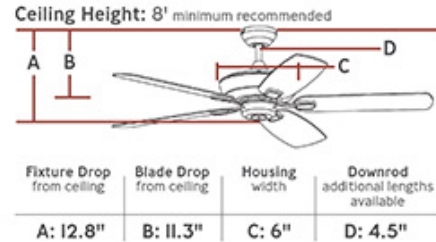

MONTE CARLO

FAN COLLECTIONS

5COM52RB: Colony 52 Ceiling Fan in Roman Bronze with Bronze / American Walnut Reversible Blades

Specification Images:

Collection: Colony 52

AC Motor

Compatible with MC93RB slope ceiling canopy kit.

UPC #:014817561401

Finish: Roman Bronze (RB)

Blade Finish: Bronze/American Walnut reversible blades

Blade Finish 2: Undefined

Dimensions:

Diameter: 52"

Weight: 15.9 lbs.

Reverse Switch: Manual

Rev. Switch Location: Switch Housing

Motor Size: 153.0 X 18.0

Diameter of Housing: 11.8

Capacitor Value: 4.5+5+6uF 305V+250V+250V 105

Lead Wire Length: 78 inches

Remote Included: None

Remote Group(s): CK250,NEO

Features:

- This product may be mounted on a sloped ceiling
- This fan is adaptable with a light kit.
- Dual finished blades included
- Flush mount hardware is included
- Fixture is operated with a pull chain
- This product complies with TSCA Title VI

Material List:

1 Body - Steel - Roman Bronze

5 Blade - Plywood - Bronze/American Walnut reversible blades

Safety Listing:

Safety Listed for Damp Locations

Instruction Sheets:

English (5COM52XX-CUL-ENG)

French (5COM52XX-CUL-CF)

Backplate / Canopy Details:

Type	Height / Length	Width	Depth	Diameter	Outlet Box Up	Outlet Box Down
Canopy	2 1/4			5 1/8		

Blade Details:

Monte Carlo reserves the right to revise the design of components of any product due to parts availability or change in safety listing standards without assuming any obligation or liability to modify any products previously manufactured and without notice. This literature depicts a product design that is the sole and exclusive property of Monte Carlo. In compliance with U.S copyright and patent requirements, notification is hereby presented in this form that this literature, or the product it depicts, is not to be copied, altered or used in any manner without the express written consent of, or contrary to the best interests of Monte Carlo.