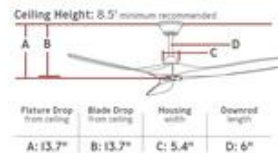

MONTE CARLO

FAN COLLECTIONS

3MAVR60AGP: Maverick 60 Ceiling Fan in Aged Pewter with Light Grey Weathered Oak Blades

Specification Images:

Dimensions:

Diameter:	60"
Weight:	10.6 lbs.
Reverse Switch:	Remote Controlled
Rev. Switch Location:	Remote Transmitter
Motor Size:	85.0 X 28.0
Diameter of Housing:	7.0
Lead Wire Length:	78 inches
Light Kit Included:	No
Remote Included:	Hand Remote
Location of Receiver:	Canopy
Remote Group(s):	ESSWC-7

Backplate / Canopy Details:

Type	Height / Length	Width	Depth	Diameter	Outlet Box Up	Outlet Box Down
Canopy	3 11/16			6 3/8		

Blade Details:

Blade Group	Diameter	Included	RPM	CFM	Watts	Amps	RPM	CFM	Watts	Amps	RPM	CFM	Watts	Amps
			Hi	Hi	Hi	Hi	Med	Med	Med	Med	Low	Low	Low	Low

	60	Yes	173.0	6687.0	27.1	0.39				61.0	2185.0	2.7	0.05
--	----	-----	-------	--------	------	------	--	--	--	------	--------	-----	------

Mounting Options:

Mounting Type	Included	Item	Downrod Length	Downrod Diameter	Overall Height	Blade to Ceiling	Min. Ceiling Height	Canopy Style	Canopy Diameter
Downrod (Included)	yes		6.0	0.5	11.7	11.6	7.97	Downrod	6.0