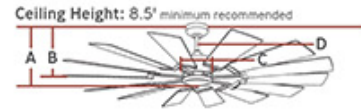

MONTE CARLO

FAN COLLECTIONS

14PRR62AGPD: Prairie 62 LED Ceiling Fan in Aged Pewter with Distressed Grey Weathered Oak Blades and Light Kit

Specification Images:

Fixture Drop from ceiling	Blade Drop from ceiling	Housing width	Downrod additional lengths available
A: 14.14"	B: 13"	C: 6.9"	D: 6"

Collection: Prairie 62 LED

Compatible with MC93AGP slope ceiling canopy kit.

UPC #:014817576726

Finish: Aged Pewter (AGP)

Blade Finish: Distressed Grey Weathered Oak

Blade Finish 2: Undefined

Dimensions:

Diameter:	62"
Weight:	25.96 lbs.
Reverse Switch:	Remote Controlled
Rev. Switch Location:	Remote Transmitter
Motor Size:	125.0 X 25.0
Diameter of Housing:	6.9
Lead Wire Length:	78 inches
Light Kit Included:	Yes
Remote Included:	Hand Remote
Location of Receiver:	Canopy
Remote Group(s):	

Bulbs:

1 - LED Integrated Array 15w 120v - included

Features:

- This product may be mounted on a sloped ceiling
- This product is dimmable.
- This fan comes with a light kit.
- Includes a green, energy-efficient DC motor
- A Finishing Cap is included if the light kit is unnecessary.
- ENERGY STAR® Qualified
- This advanced LED technology is carefully designed and selected to consist of the highest quality LED chipsets for superior performance and reliability.
- Remote included for easy operation
- This product complies with TSCA Title VI
- Integrated LED fixtures that meet the high efficacy LED standards set forth in Title 24 and are listed in the California Energy Commission Appliance database.

Material List:

1 Body - Steel - Aged Pewter
14 Blade - Plywood - Distressed Grey Weathered Oak

Safety Listing:

Safety Listed for Damp Locations
Safety Listed for Damp Locations